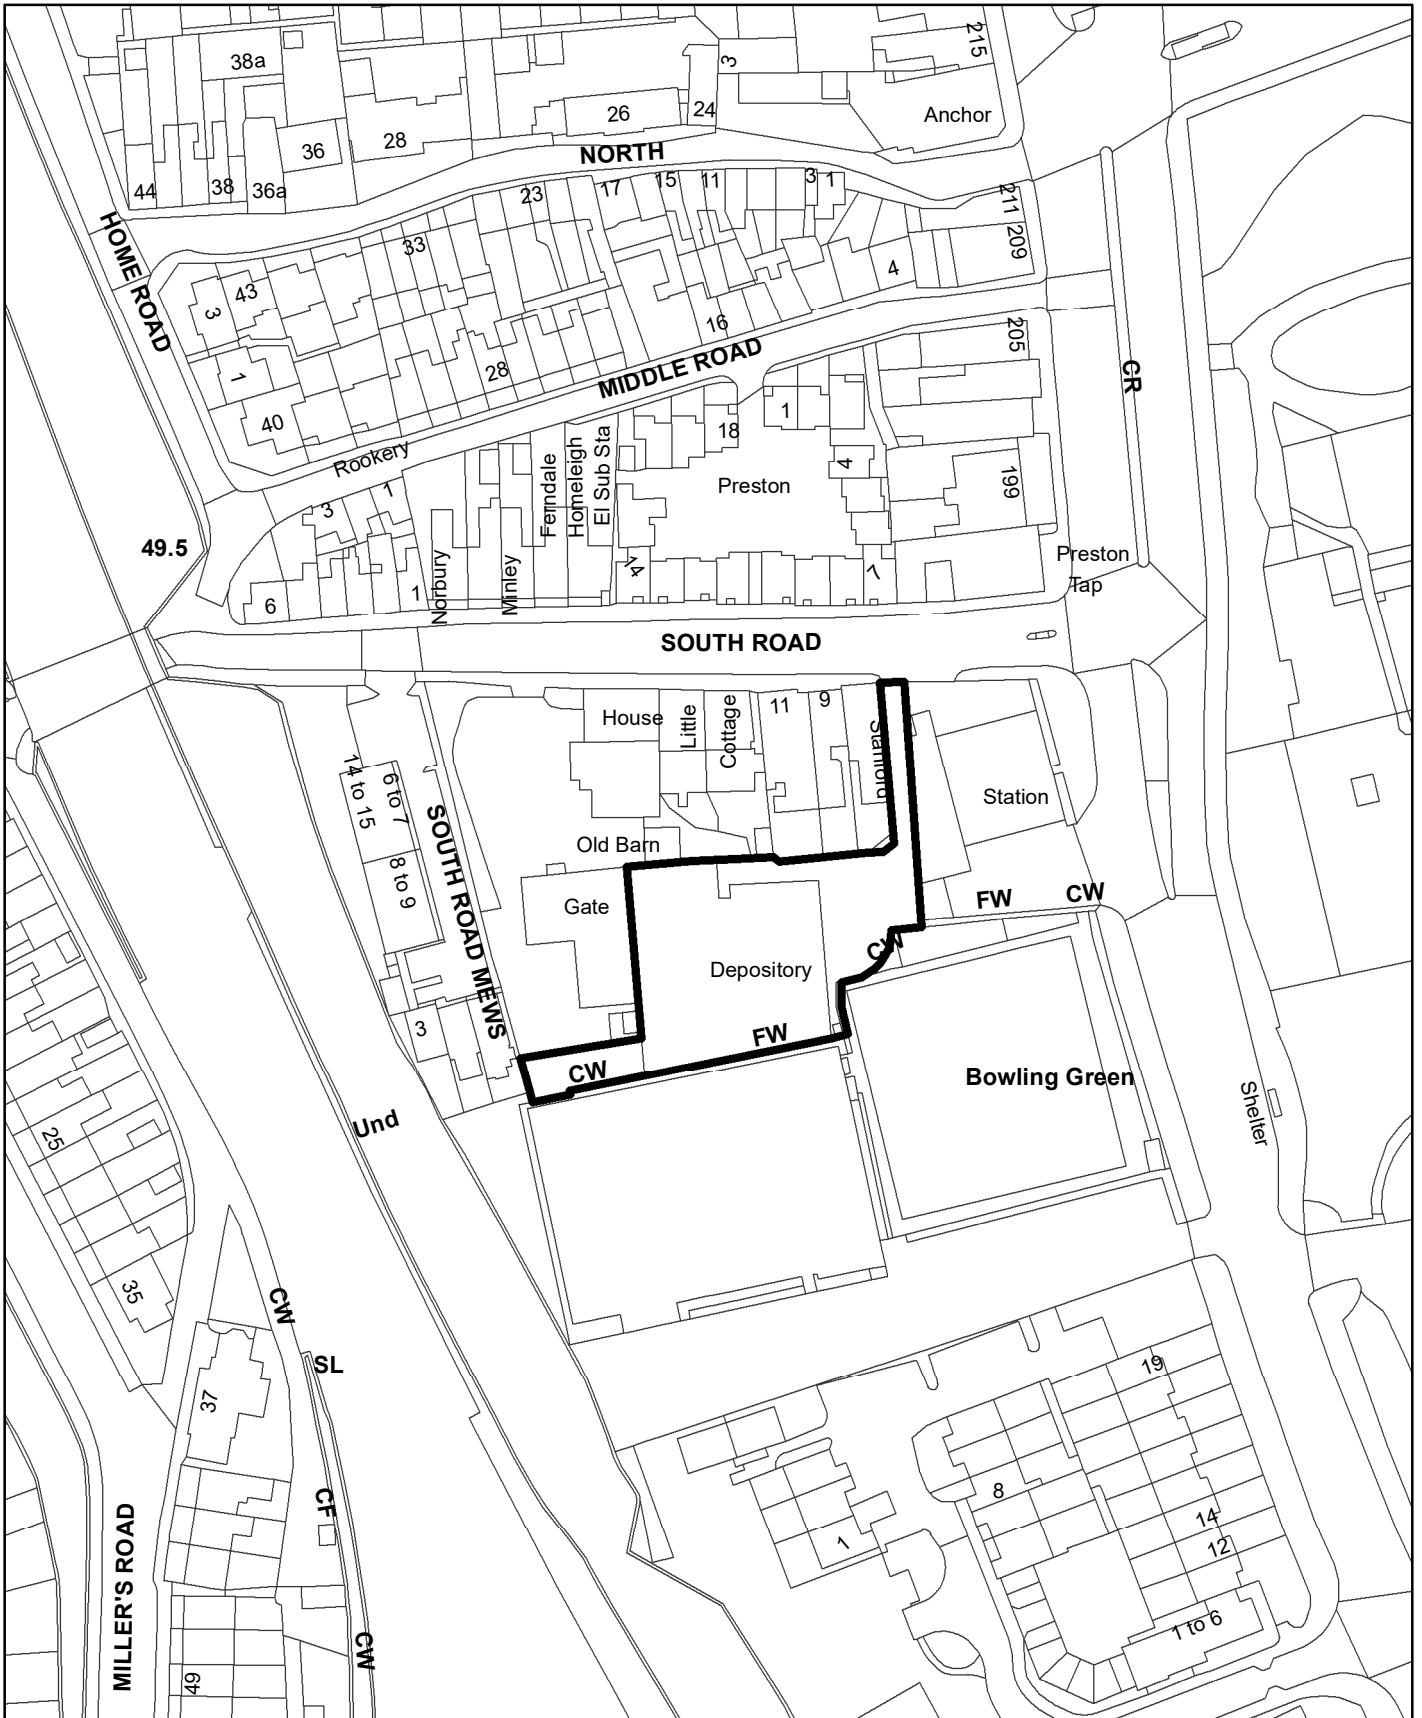

BH2021 03357 - Cinch Self-Storage, South Road

N

Scale: 1:1,250